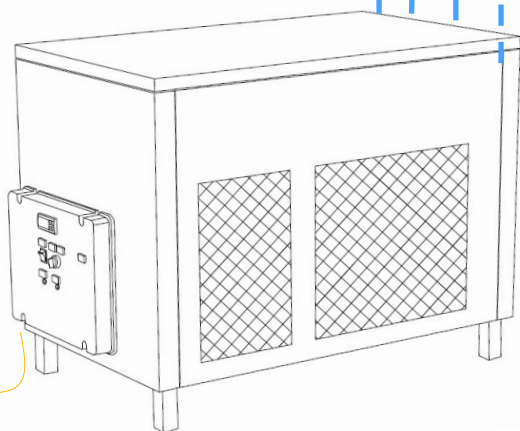

TEMPERATURE CONTROL PANELS

CONTROL PANELS FROM 1 TO 32 UTILITIES

Electromechanical control panels made from AISI 304 stainless steel, pre-painted sheet metal or PVC.

Available sizes from 1 to 32 controllers in COOL or HEAT/COOL only mode, complete with temperature controllers, selectors, temperature probes and everything necessary for operation.

Bench testing at our factory.

Certification of work carried out according to CE standards.

TEMPERATURE CONTROL PANEL

AIR CONDITIONING OR COLD STORAGE

CHILLER